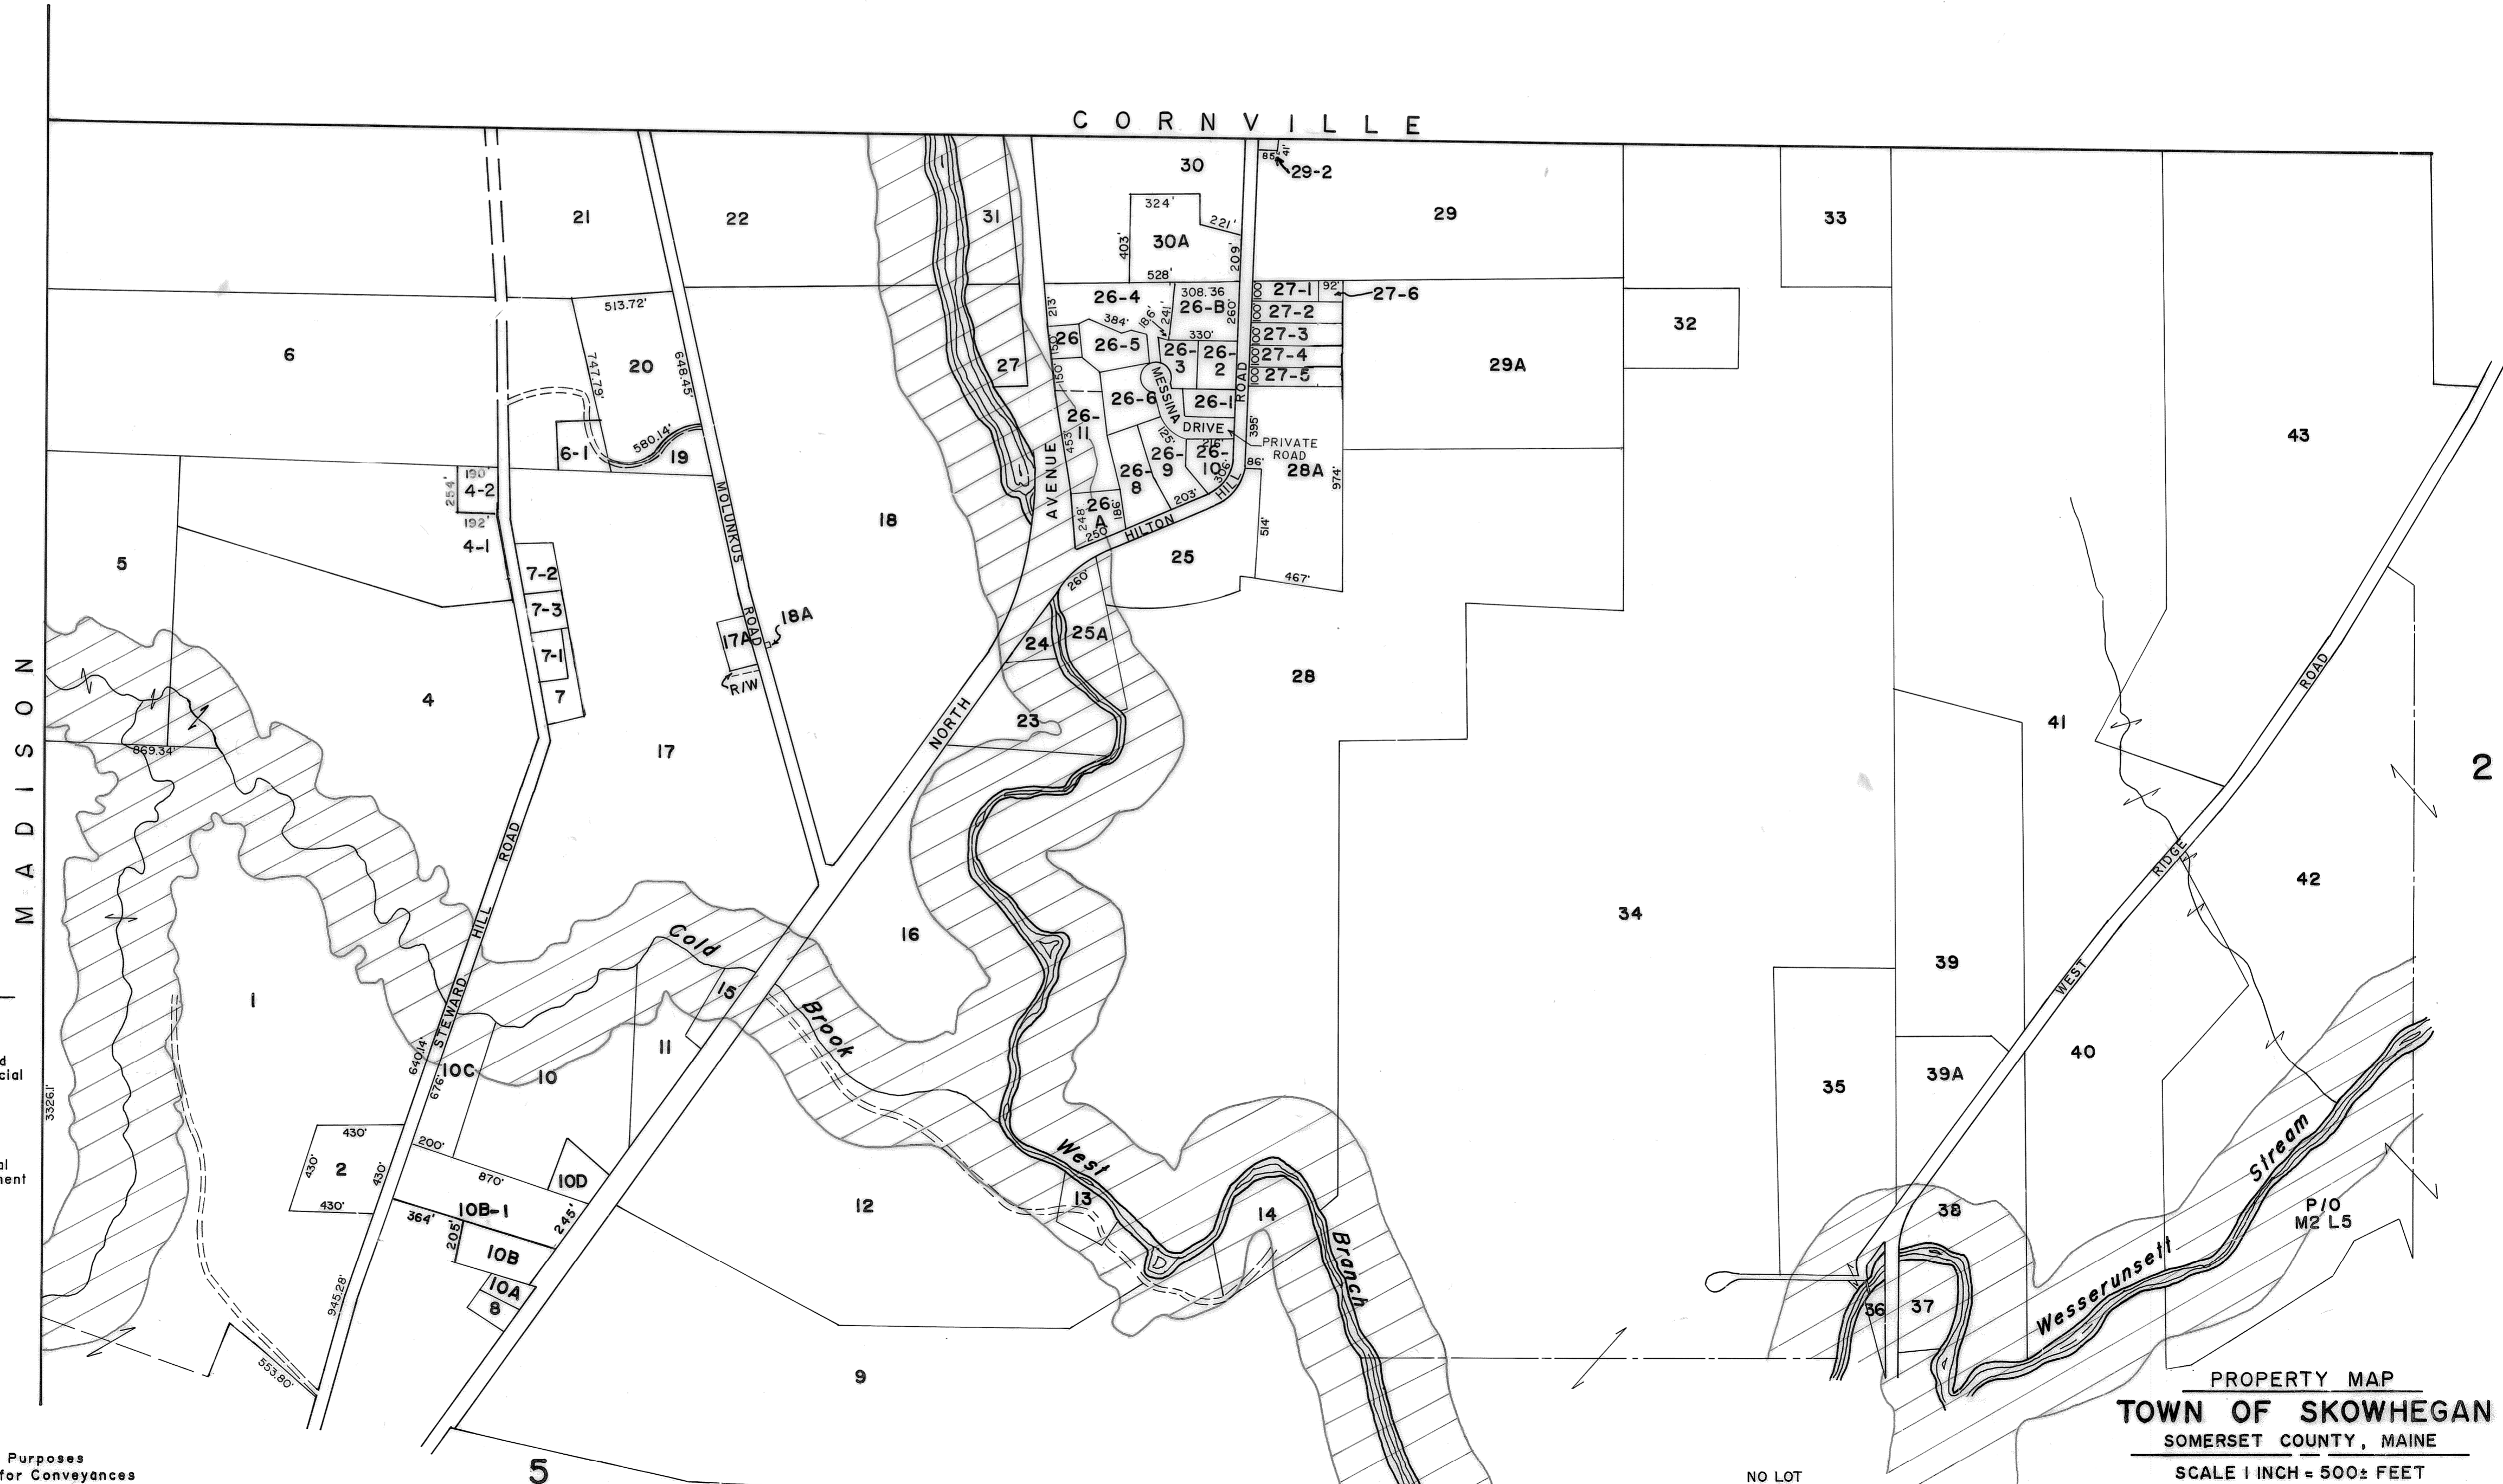

CORNVILLE

SHORELAND ZONING DISTRICTS

-  Limited Residential
-  Limited Commercial
-  Resource Protection
-  General Development
-  Stream Protection And Wetlands Protection

LEGEND
 PARCEL NUMBERS ----- 1
 ADJACENT MAPS ----- 2
 MATCH LINE -----

For Assessment Purposes
 Not to be used for Conveyances

PROPERTY MAP
TOWN OF SKOWHEGAN
 SOMERSET COUNTY, MAINE
 SCALE 1 INCH = 500± FEET

NO LOT
 26-7