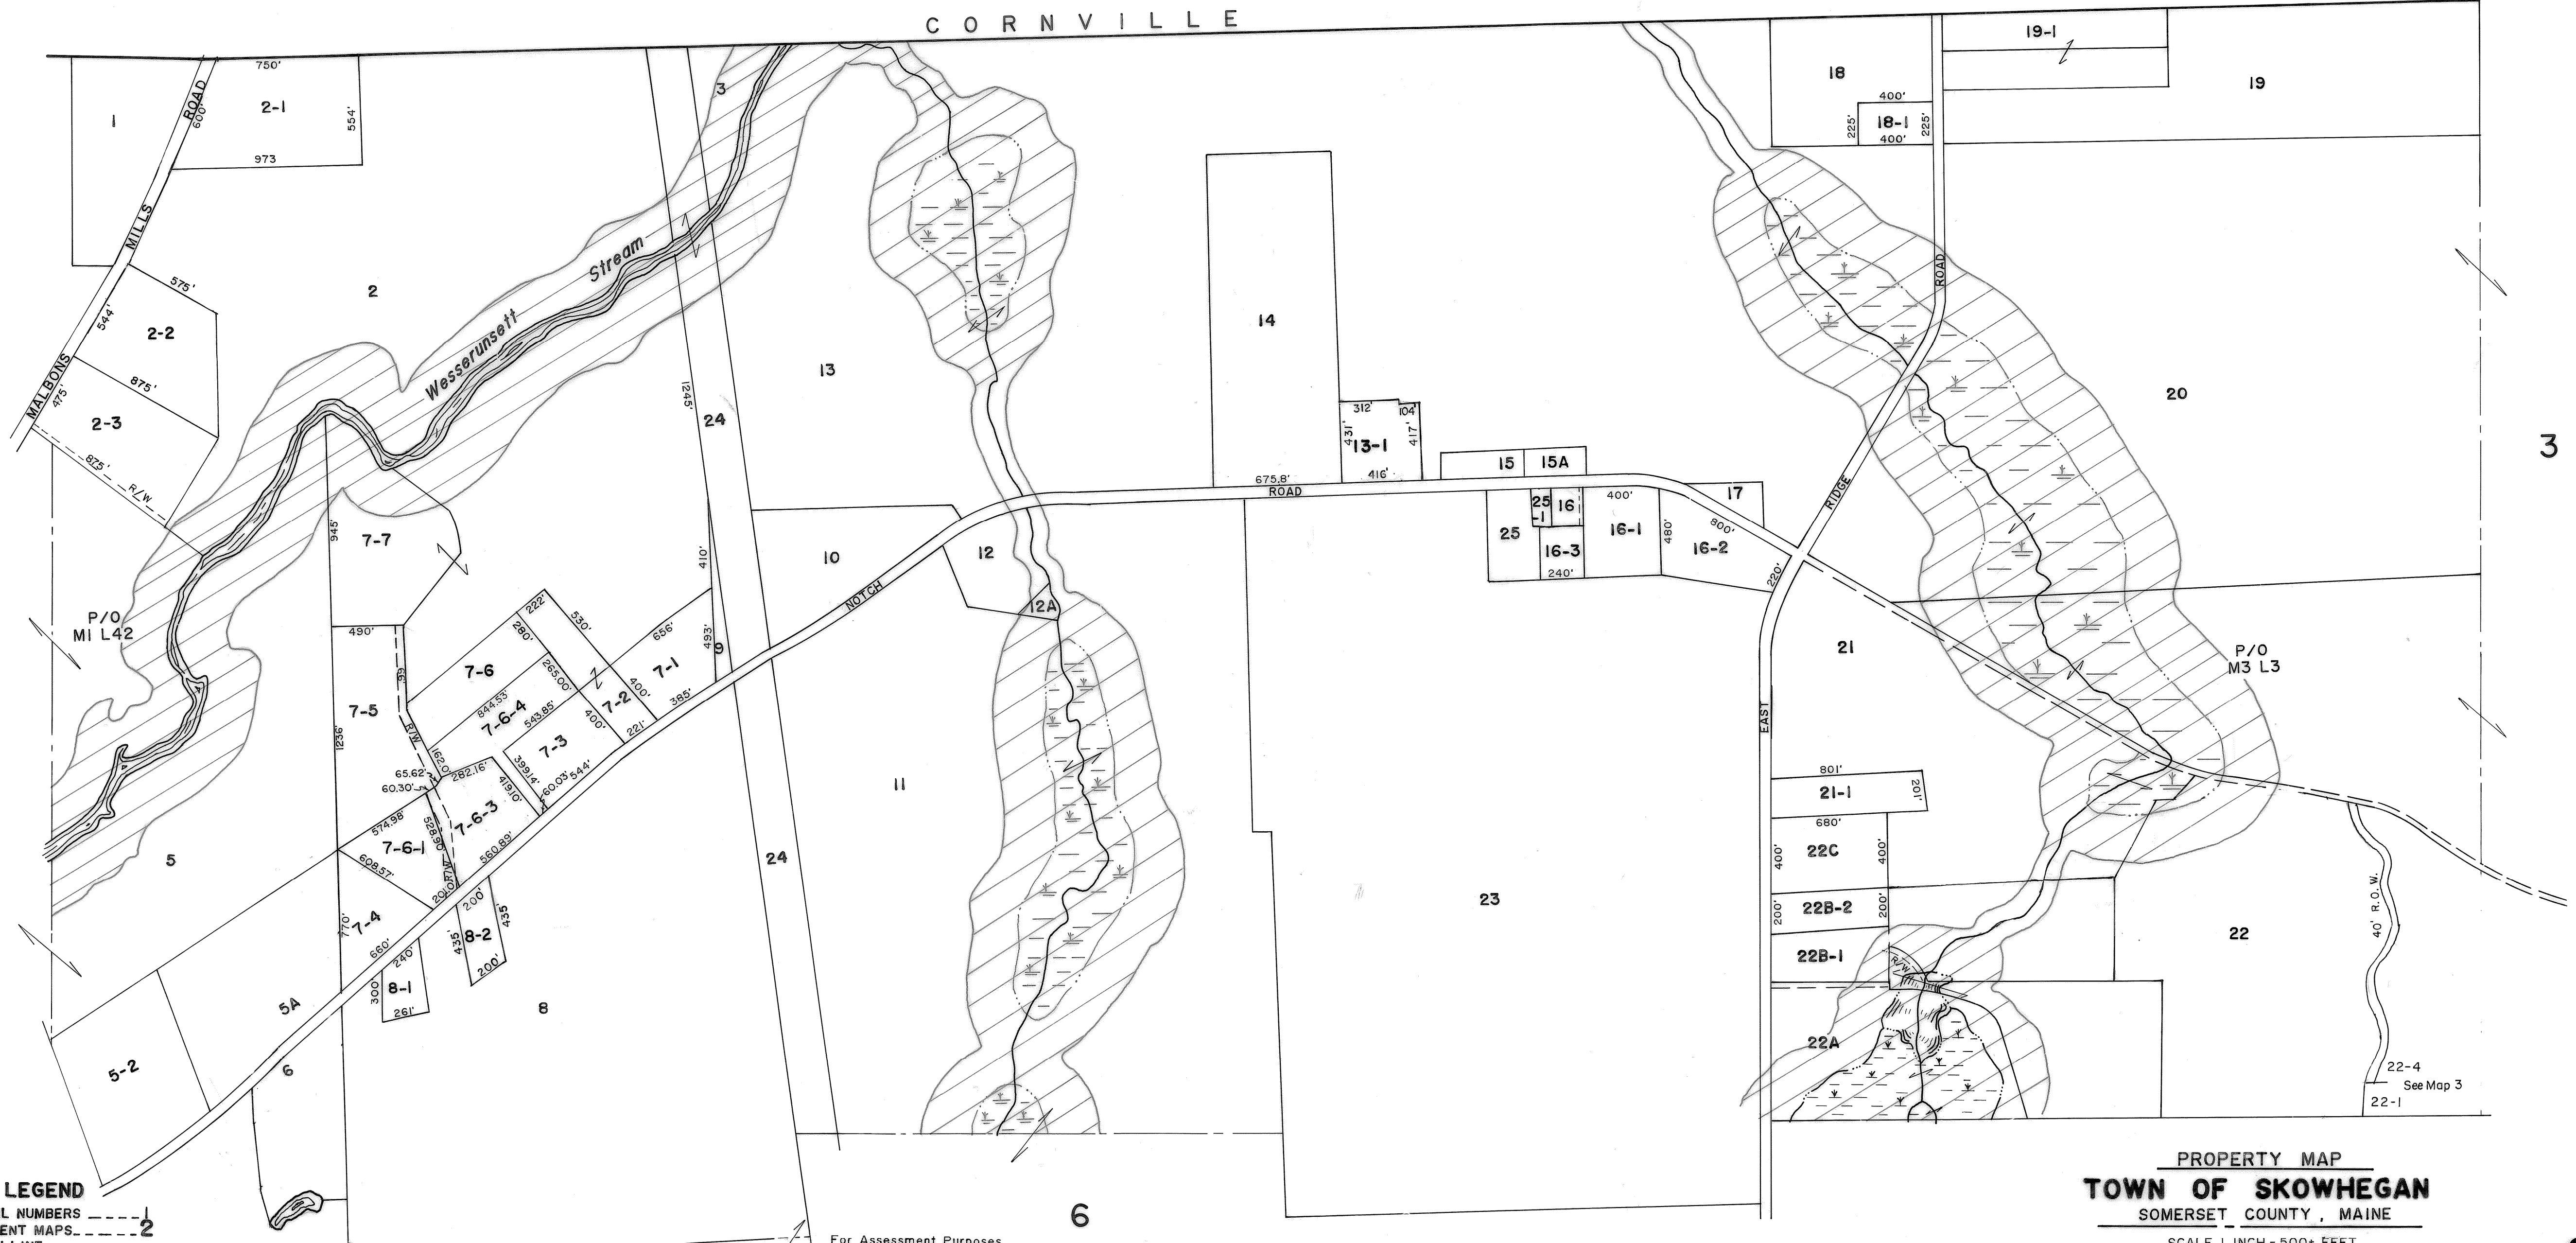

SHORELAND ZONING DISTRICTS

CORNVILLE

**LEGEND**  
 PARCEL NUMBERS ---  
 ADJACENT MAPS --- 2  
 MATCH LINE ---

For Assessment Purposes  
 Not to be used for Conveyances

**PROPERTY MAP**  
**TOWN OF SKOWHEGAN**  
 SOMERSET COUNTY, MAINE  
 SCALE 1 INCH = 500 FEET

NO LOTS  
 4, 7, 22B, 7-6-2