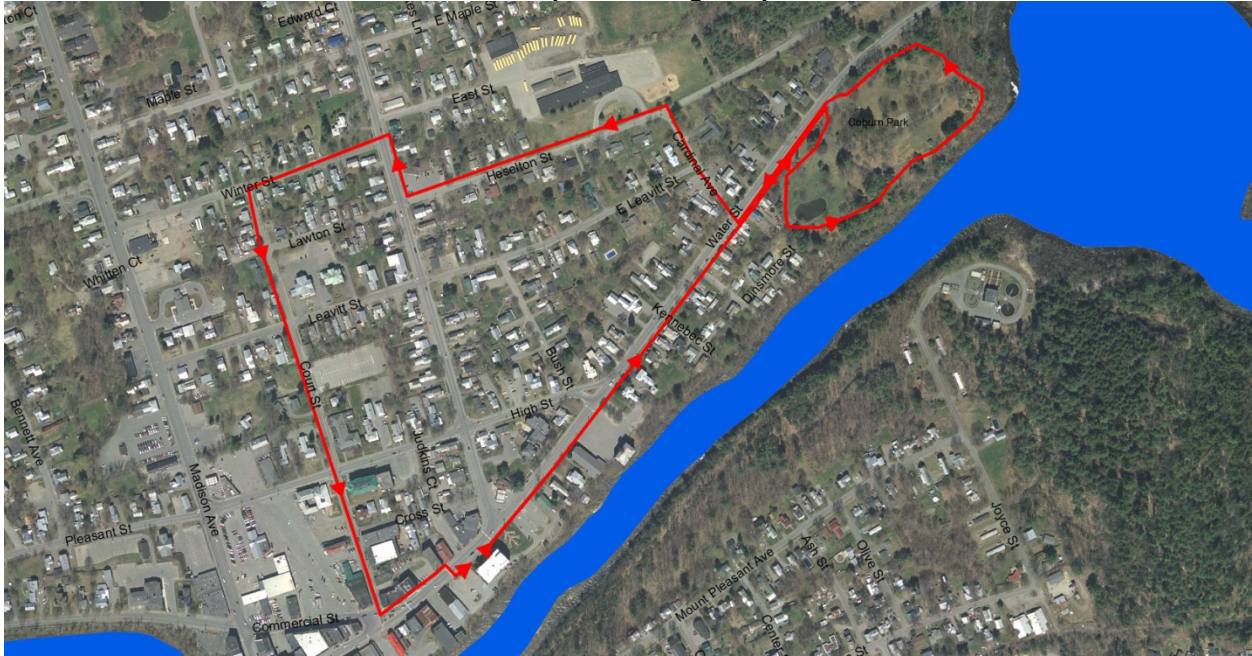

Municipal Building Loop

Municipal Building Route 1.9 Miles

Easy Walking, mixture of views

Starting at the Skowhegan Municipal building facing east walk down Water Street to the entrance of Coburn Park. Walk the picturesque Coburn Park loop to the entrance of the park. Walk west back up Water Street and take a right onto Cardinal Avenue. Walk to the end of Cardinal Avenue and turn left onto Heselton Street. Once you reach the junction of Heselton and North Avenue turn right and continue walking north towards Winter Street on the left. Once on Winter Street walk only half way down the street and turn left onto Court Street. Follow Court Street all the way to the end where it meets Water Street. Take you final left hand turn back east onto Water Street back to you destination of the Skowhegan Municipal Building.