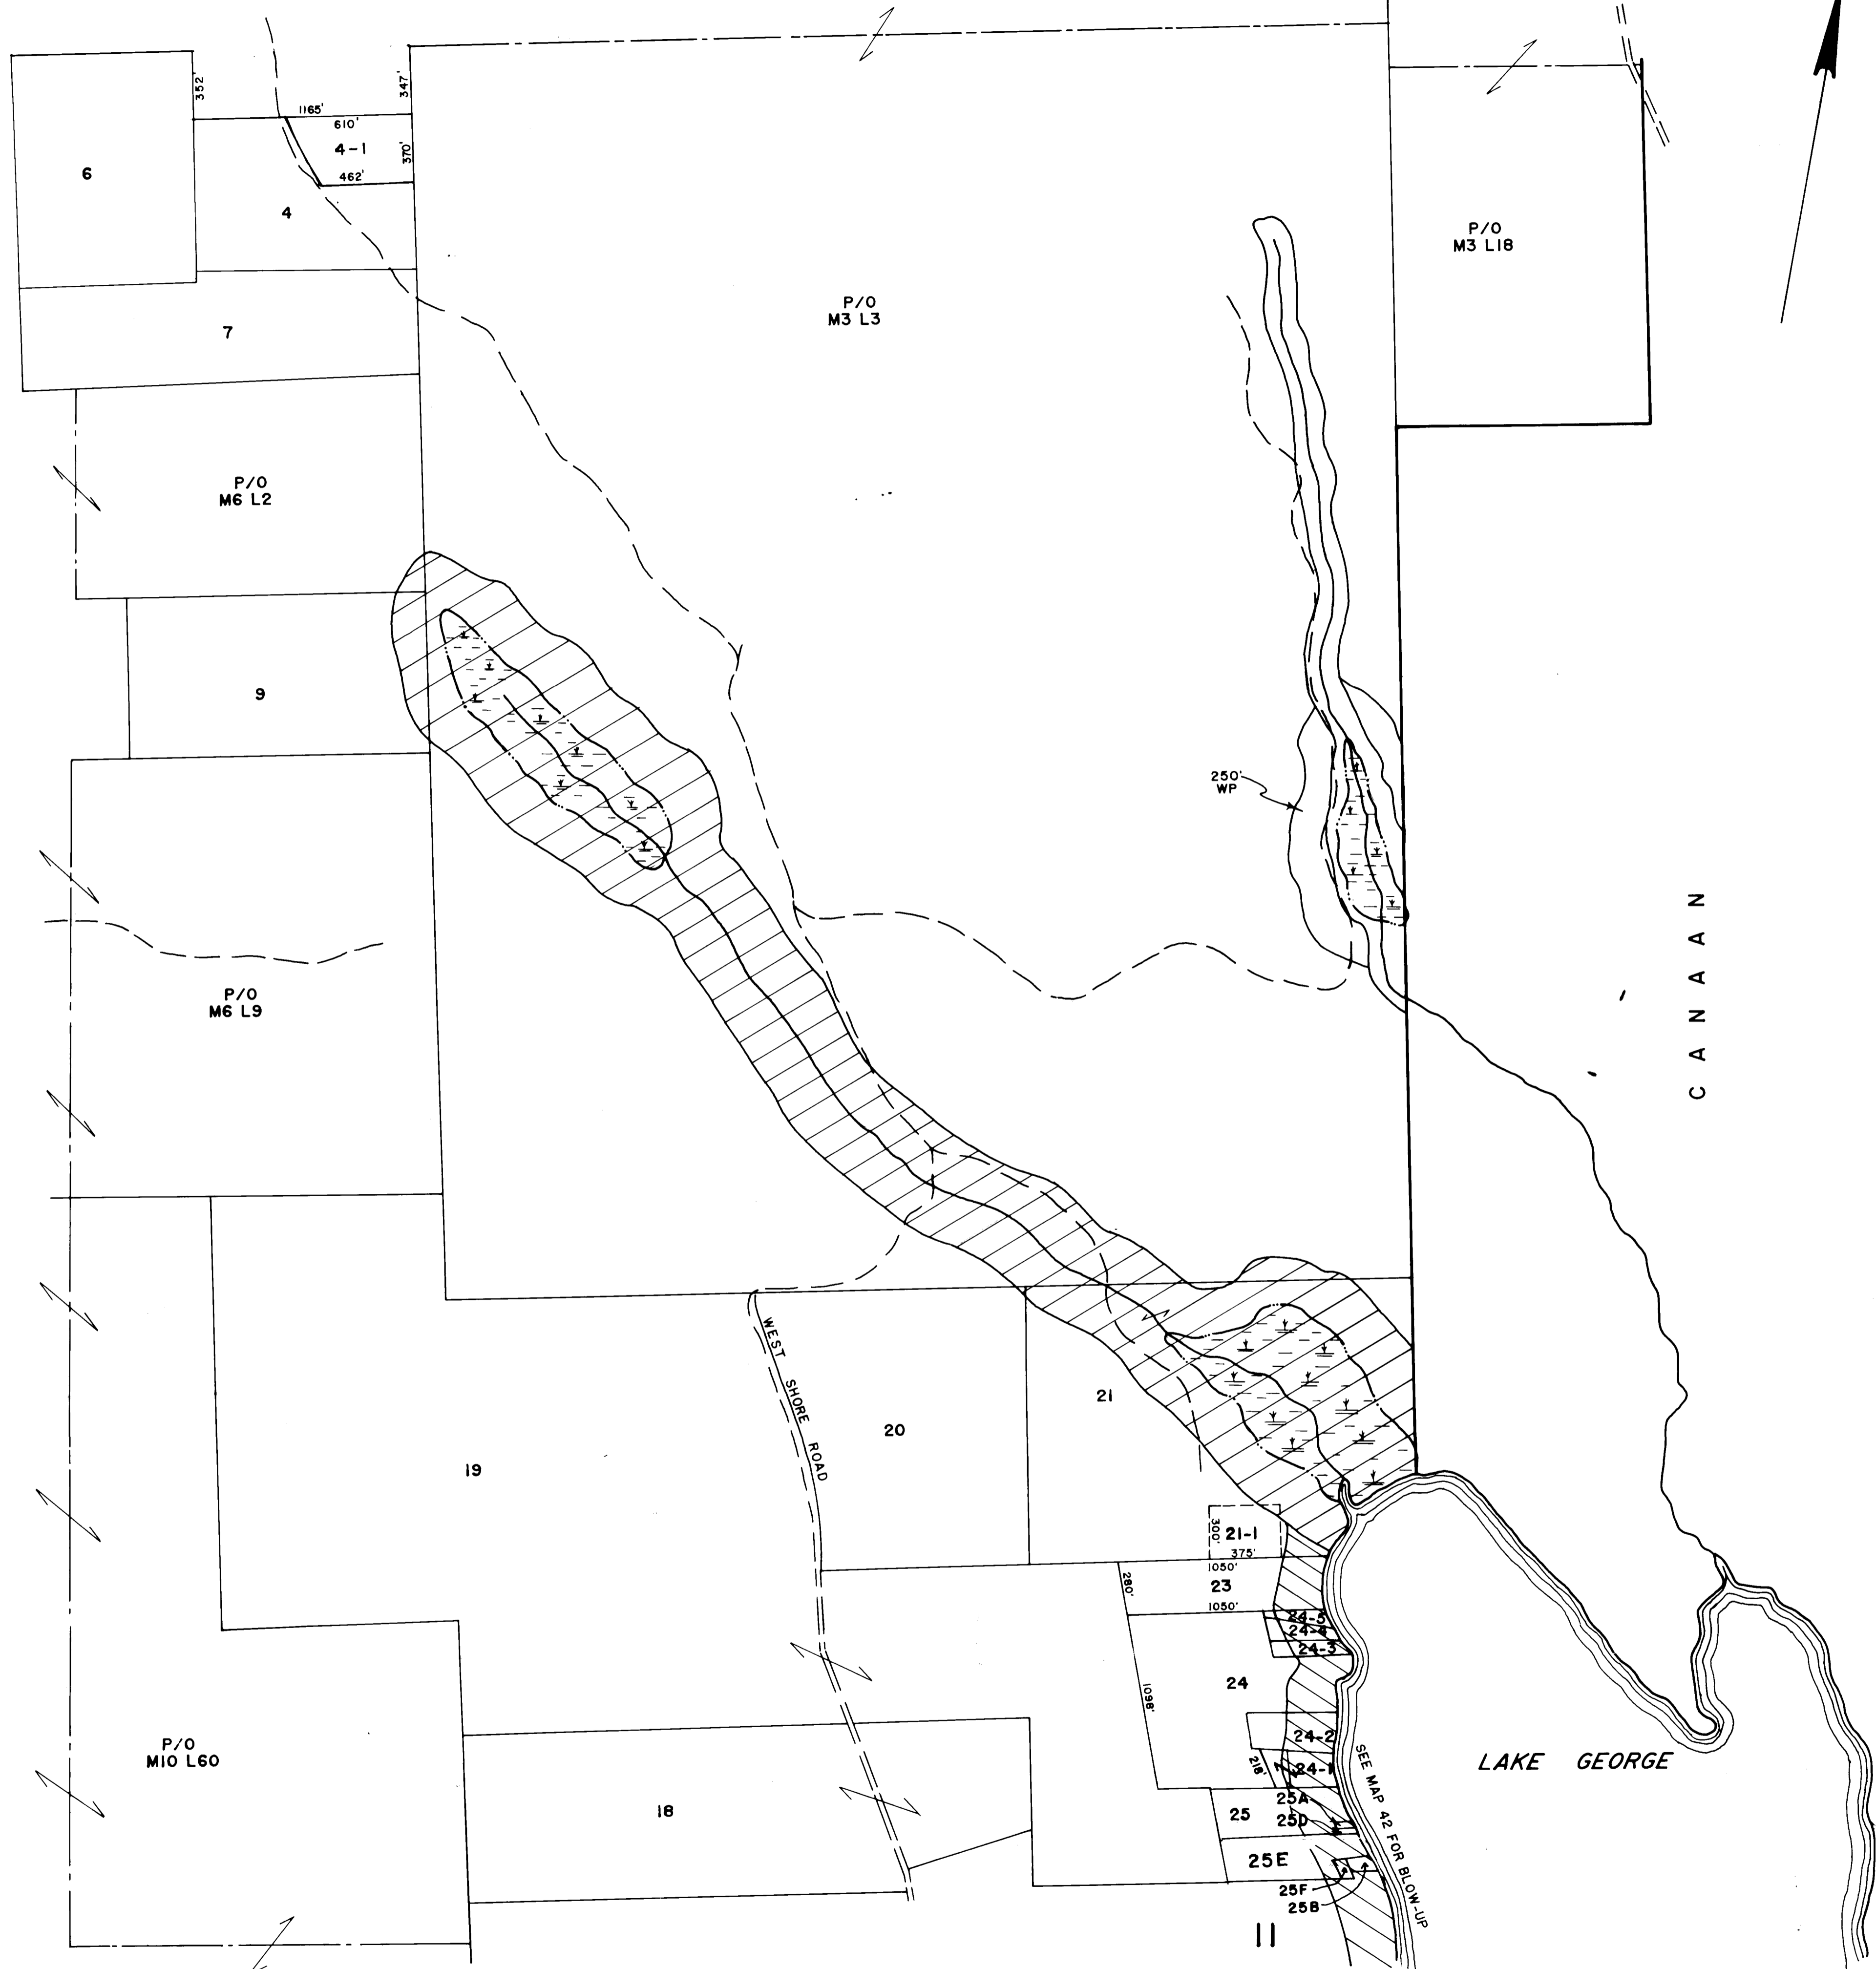

3

SHORELAND ZONING DISTRICTS

6

10

C A N A A N

LAKE GEORGE

**LEGEND**  
 PARCEL NUMBERS ---  
 ADJACENT MAPS --- 2  
 MATCH LINE ---

For Assessment Purposes  
 Not to be used for Conveyances

NO LOTS  
 1, 2, 3, 5, 8, 10, 11, 12, 13, 14, 15, 16, 17, 25C, 22

**PROPERTY MAP**  
**TOWN OF SKOWHEGAN**  
 SOMERSET COUNTY, MAINE  
 SCALE 1 INCH = 500± FEET