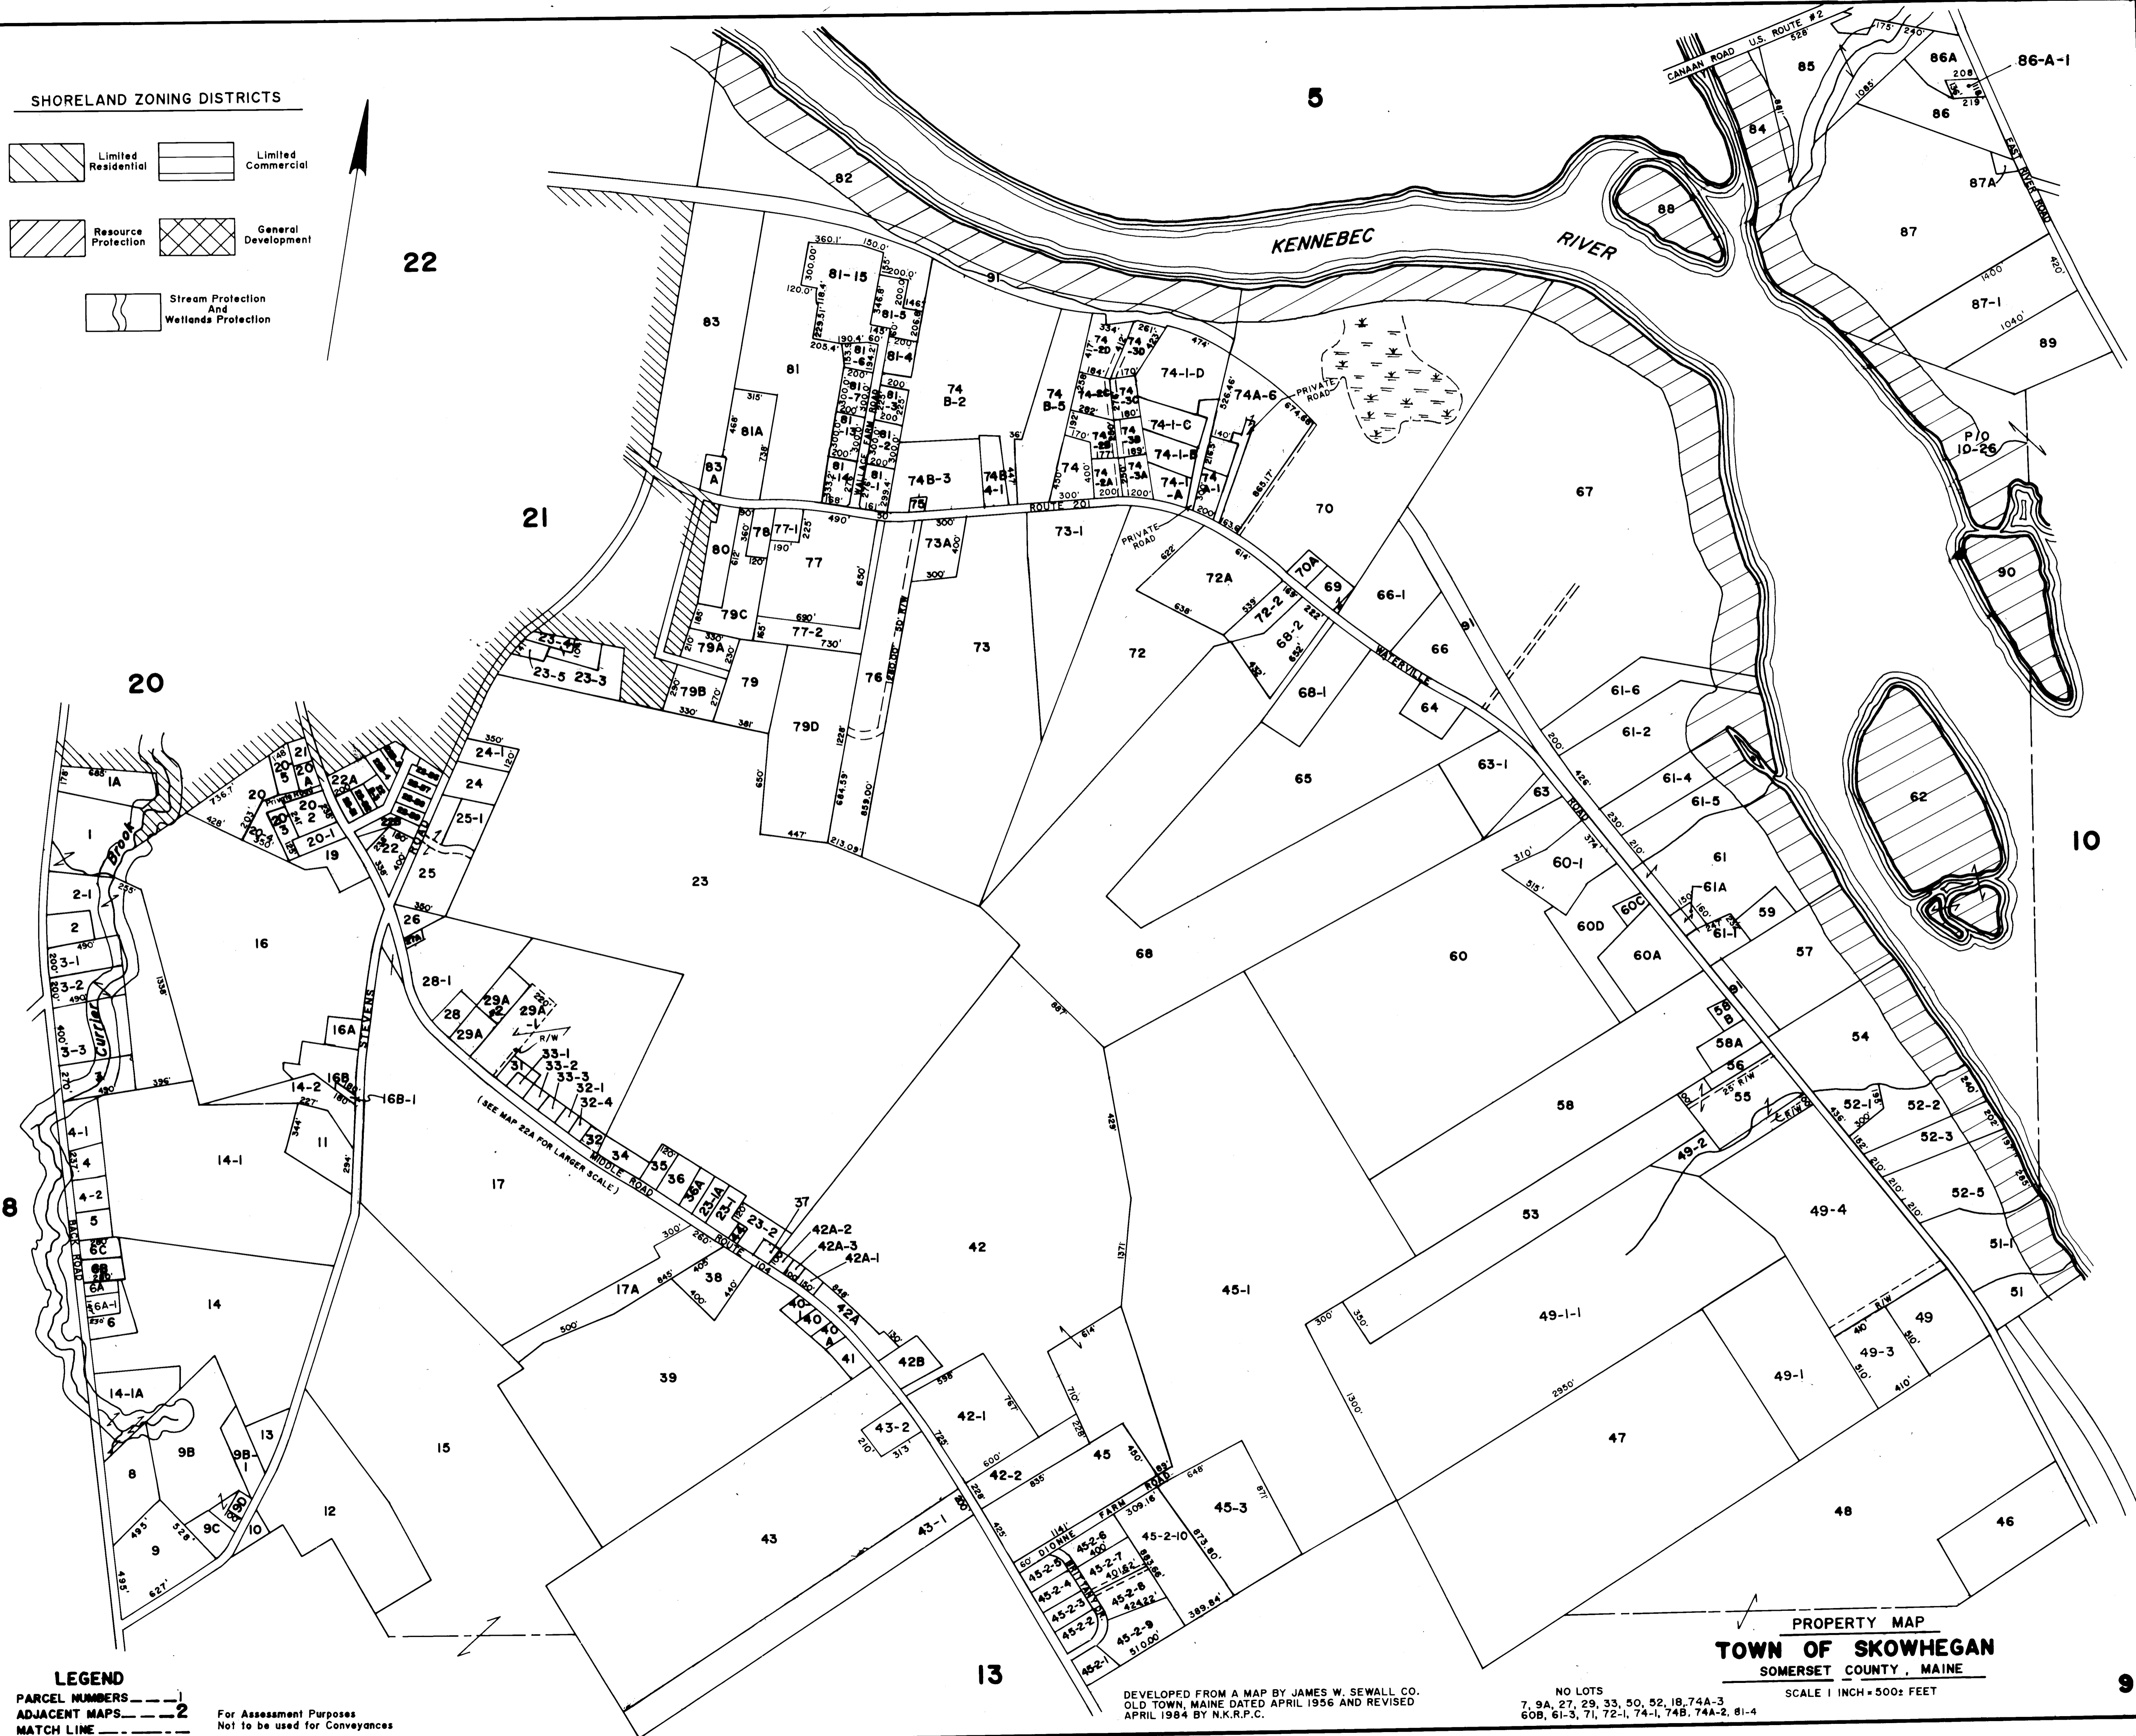

SHORELAND ZONING DISTRICTS

LEGEND
 PARCEL NUMBERS ——— 1
 ADJACENT MAPS ——— 2
 MATCH LINE - - - - -
 For Assessment Purposes
 Not to be used for Conveyances

PROPERTY MAP
TOWN OF SKOWHEGAN
 SOMERSET COUNTY, MAINE

DEVELOPED FROM A MAP BY JAMES W. SEWALL CO.
 OLD TOWN, MAINE DATED APRIL 1956 AND REVISED
 APRIL 1984 BY N.K.R.P.C.
 NO LOTS
 7, 9A, 27, 29, 33, 50, 52, 18, 74A-3
 60B, 61-3, 71, 72-1, 74-1, 74B, 74A-2, 81-4

SCALE 1 INCH = 500 FEET