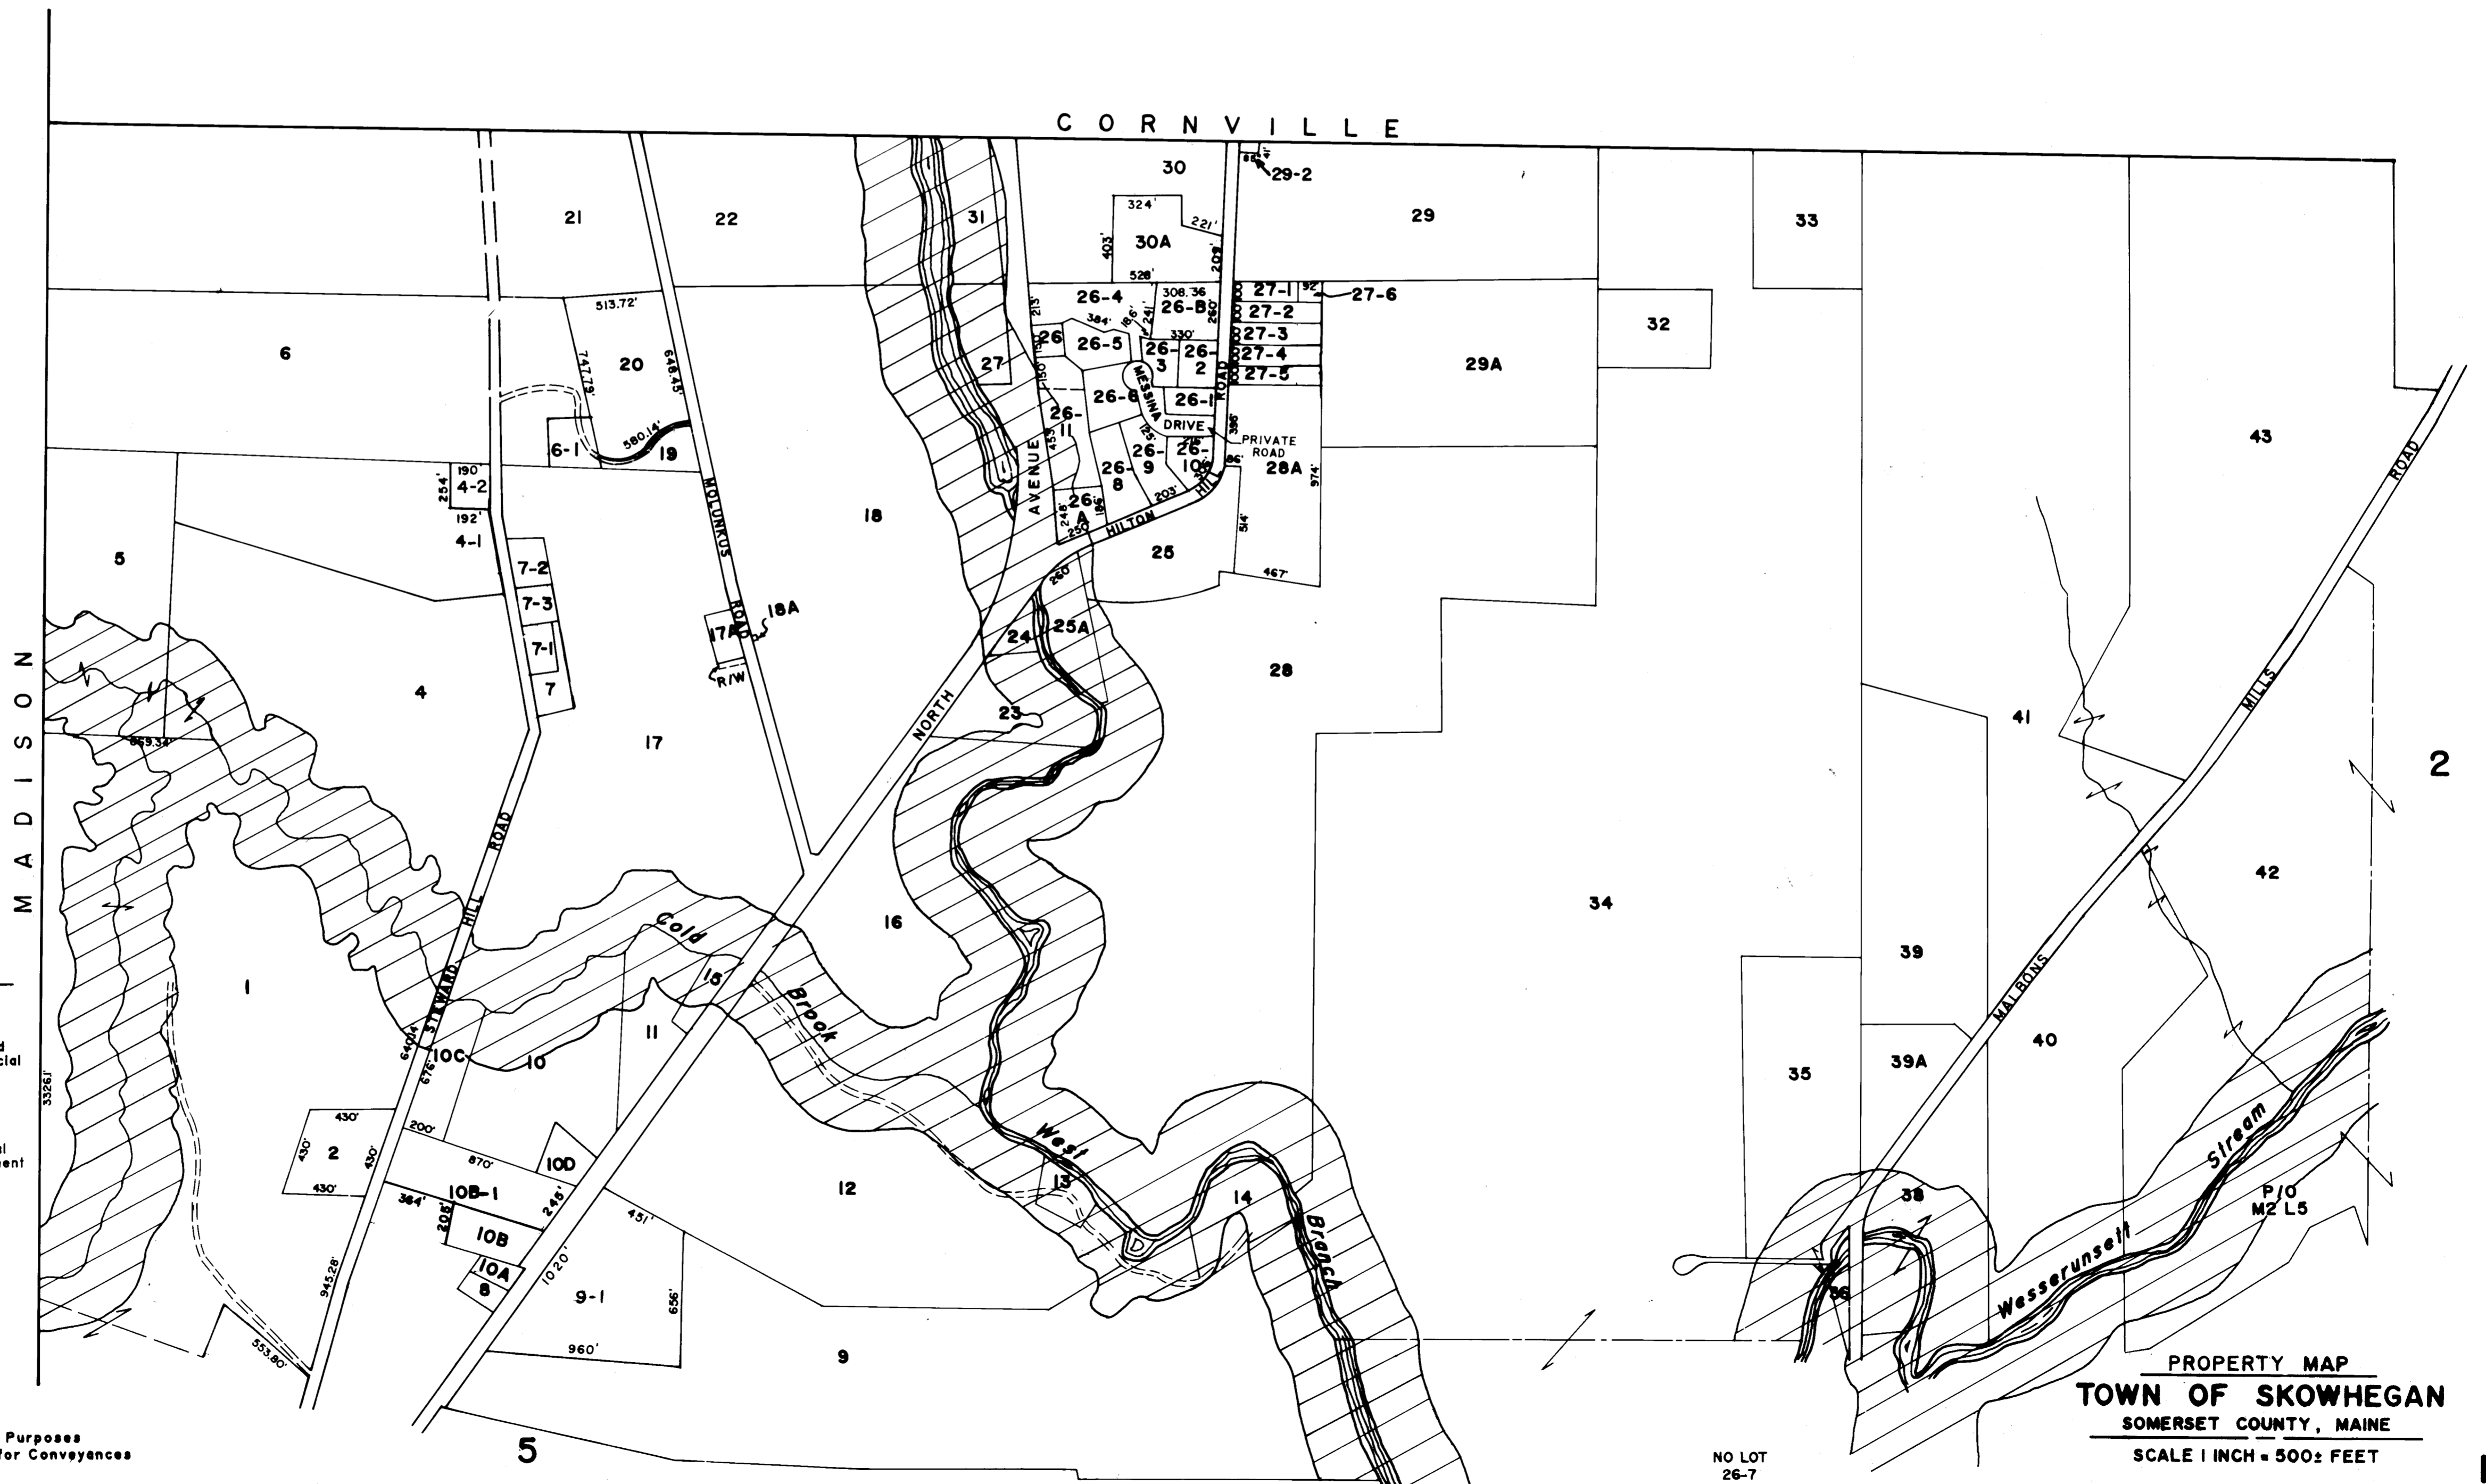

CORNVILLE

SHORELAND ZONING DISTRICTS

-  Limited Residential
-  Limited Commercial
-  Resource Protection
-  General Development
-  Stream Protection And Wetlands Protection

LEGEND

- PARCEL NUMBERS ----- 1
- ADJACENT MAPS ----- 2
- MATCH LINE -----

For Assessment Purposes
Not to be used for Conveyances

PROPERTY MAP
TOWN OF SKOWHEGAN
SOMERSET COUNTY, MAINE
SCALE 1 INCH = 500± FEET

NO LOT
26-7