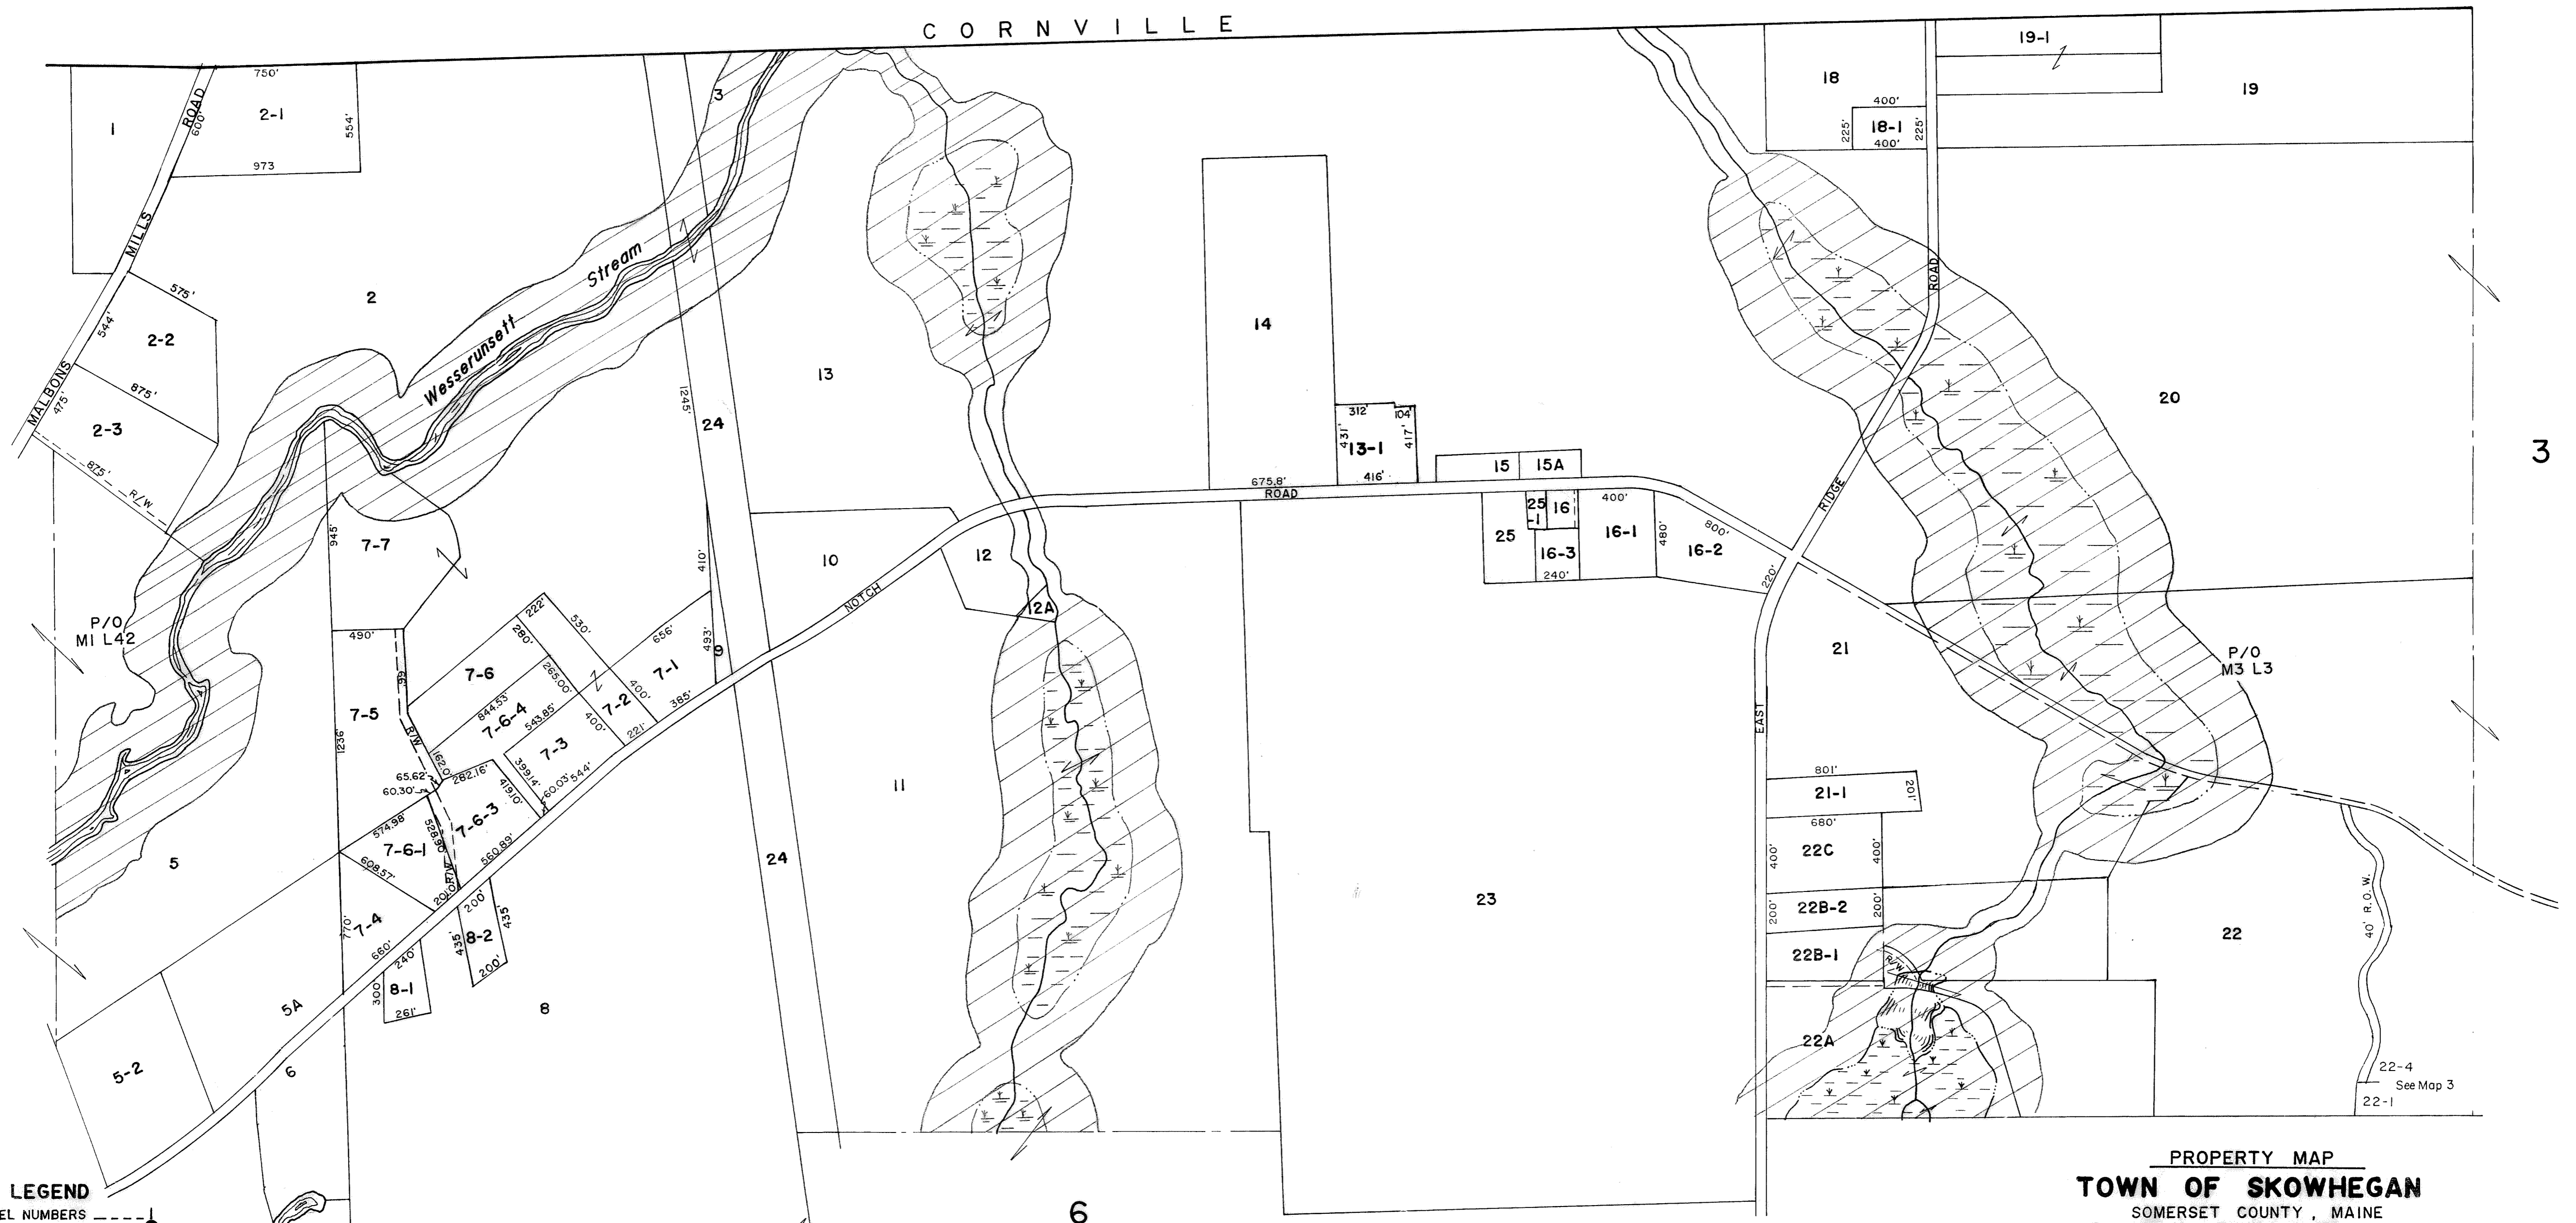

SHORELAND ZONING DISTRICTS

CORNVILLE

**LEGEND**  
 PARCEL NUMBERS ----- 1  
 ADJACENT MAPS ----- 2  
 MATCH LINE -----

For Assessment Purposes  
 Not to be used for Conveyances

**PROPERTY MAP**  
**TOWN OF SKOWHEGAN**  
 SOMERSET COUNTY, MAINE

NO LOTS  
 4, 7, 22B, 7-6-2

SCALE 1 INCH = 500± FEET