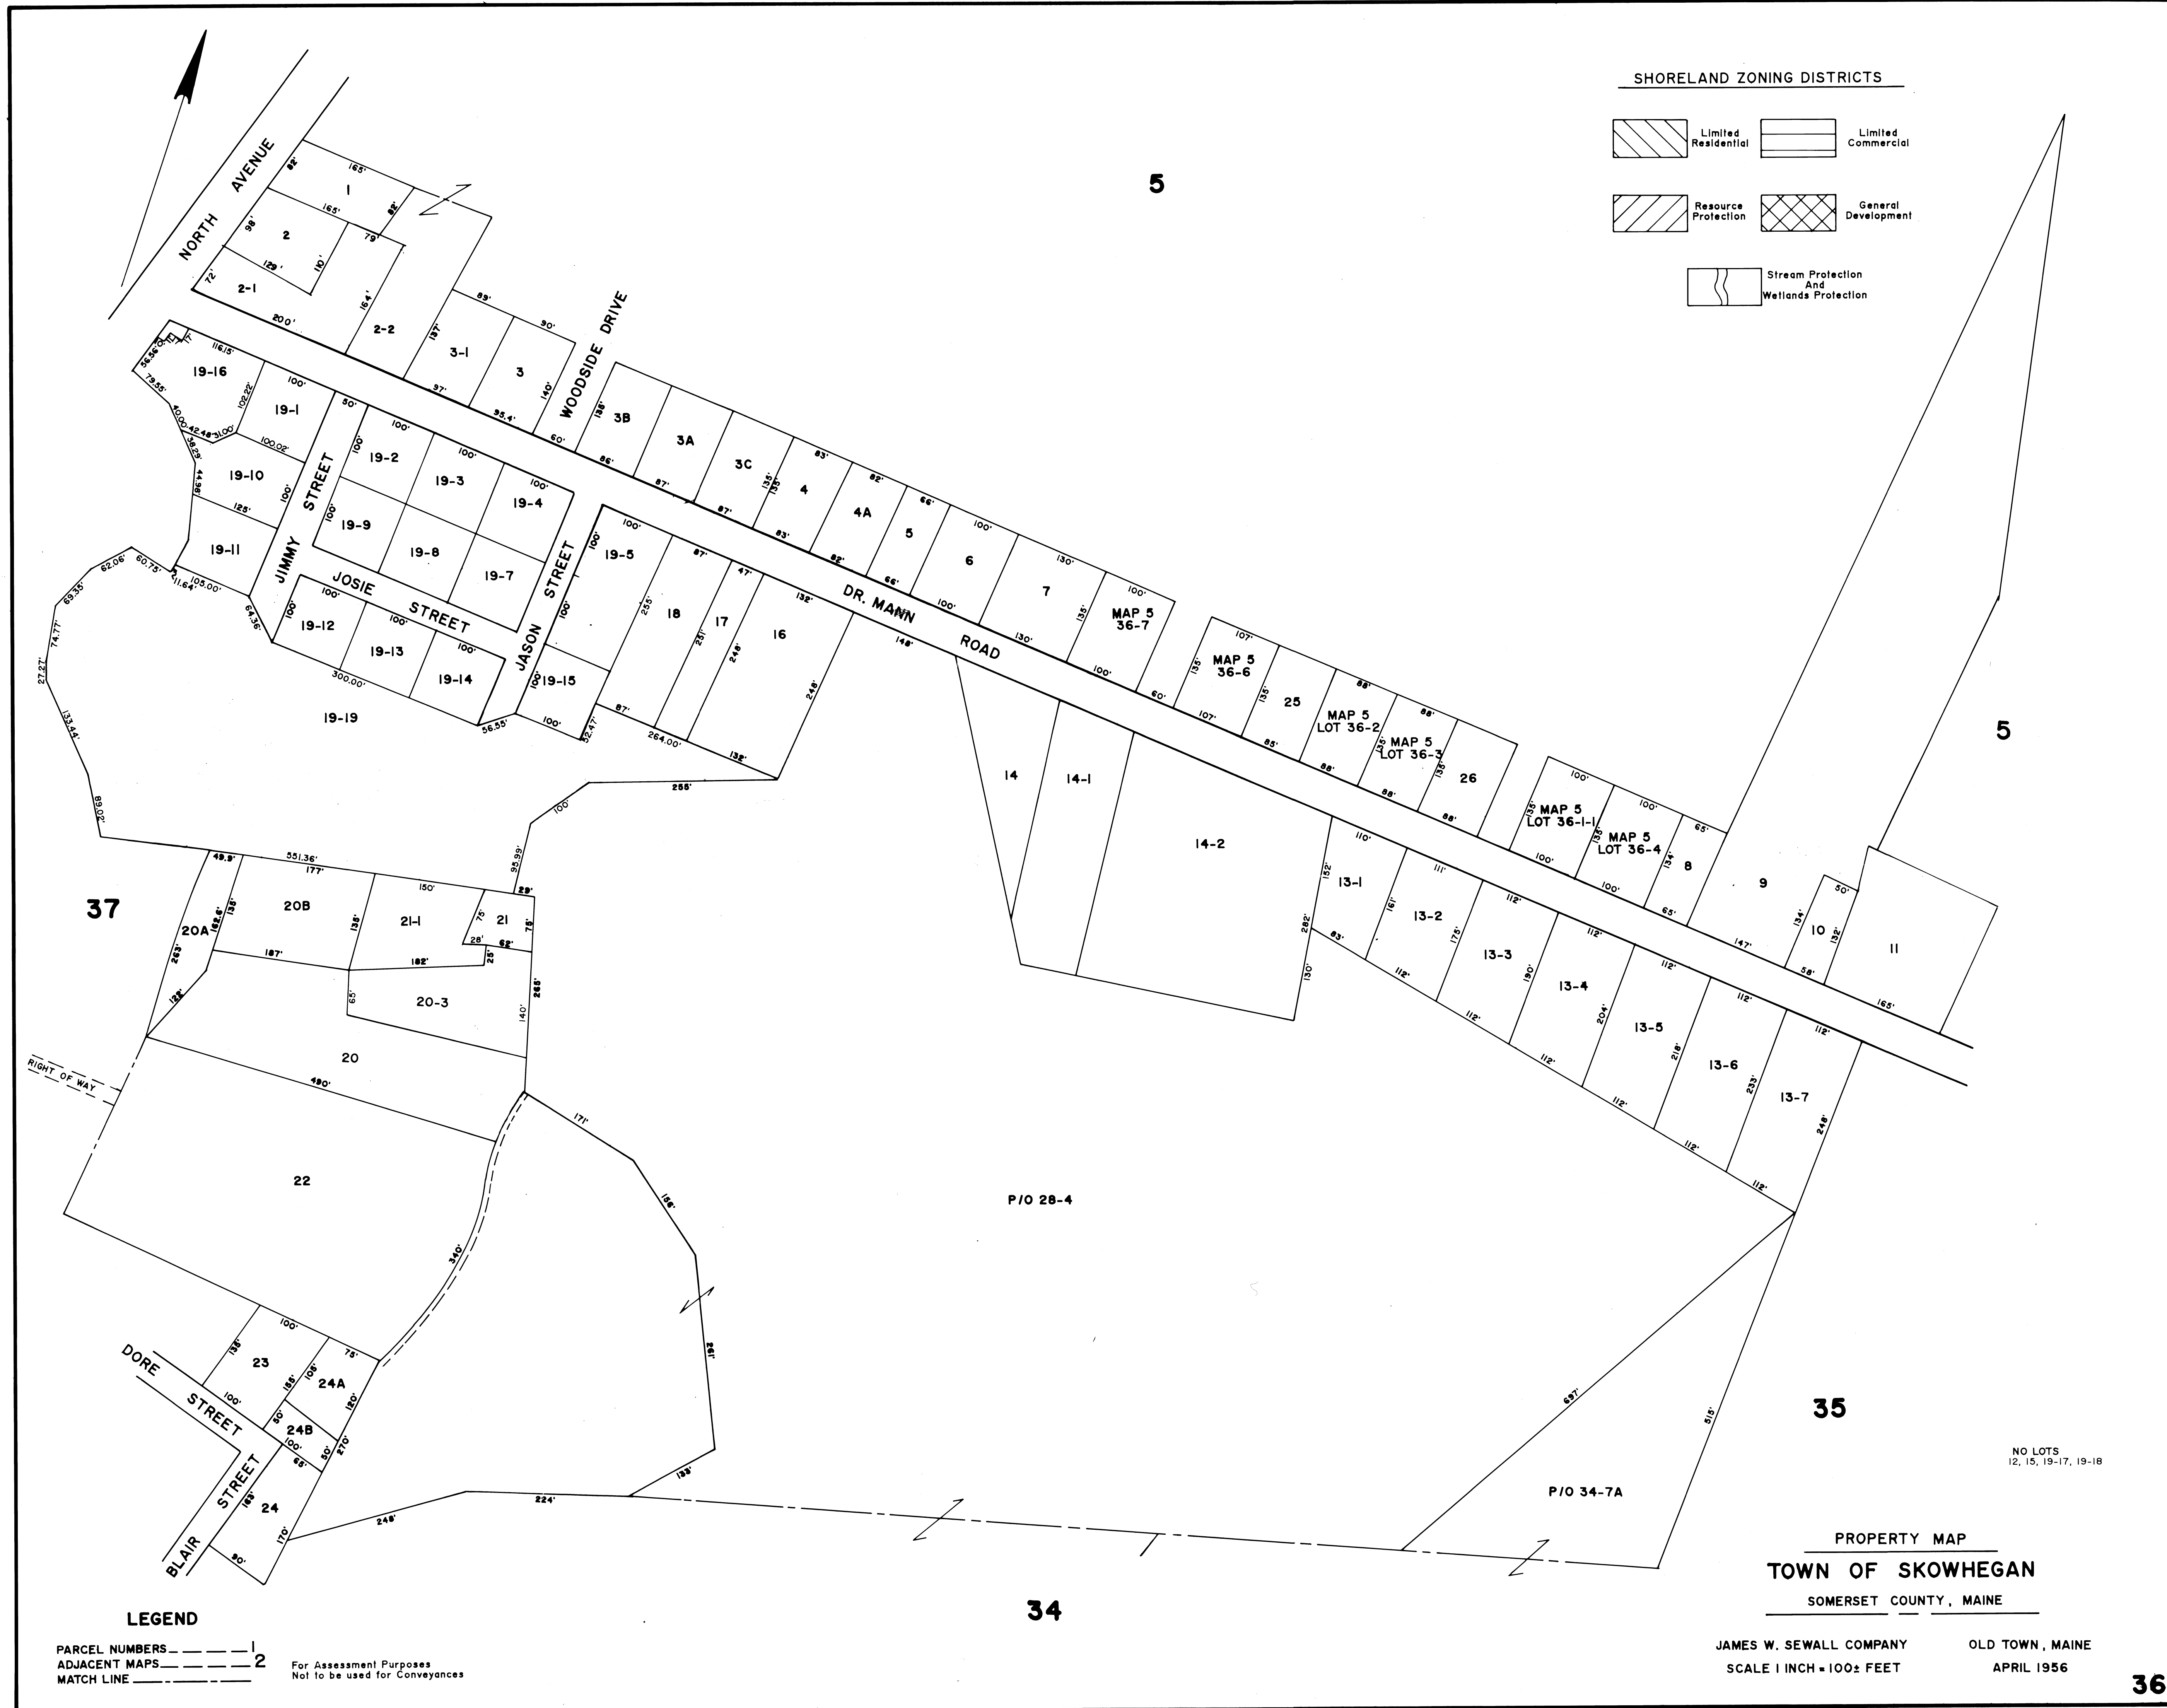

SHORELAND ZONING DISTRICTS

LEGEND
 PARCEL NUMBERS ——— 1
 ADJACENT MAPS ——— 2
 MATCH LINE ———
 For Assessment Purposes
 Not to be used for Conveyances

PROPERTY MAP
TOWN OF SKOWHEGAN
 SOMERSET COUNTY, MAINE

JAMES W. SEWALL COMPANY OLD TOWN, MAINE
 SCALE 1 INCH = 100± FEET APRIL 1956

NO LOTS
12, 15, 19-17, 19-18